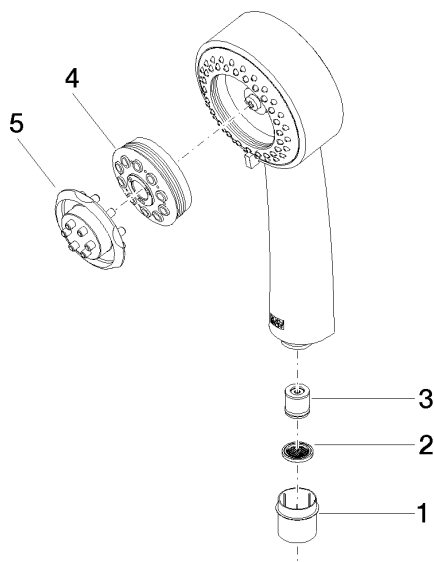

28 002 978

- Three settings: COMPACT RAIN, COMPACT SOFT FLOW, COMPACT AQUAPRESSURE FLOW, max. flow rate 9 l/min (at 3 bar)
- with anti-scale system
- spray head Ø 95mm
- 1/2" connection

Intrinsic protection against back flow.

28 002 978

mm [inches]

Flow rate chart

Certificates

LGA_18610.

28 002 978

Parts for other finishes can be found here: [Chrome](#)

Spare parts list

No.	Item Number	Name	Quantity used	Delivery time
1	09 21 02 115 90	cap	1	2
2	09 23 01 039 90	sieve	1	2
3	09 23 01 077 90	flow reducer	1	2
4	04 12 11 071 00 90	shower	1	2
5	09 30 09 022 90	key	1	2