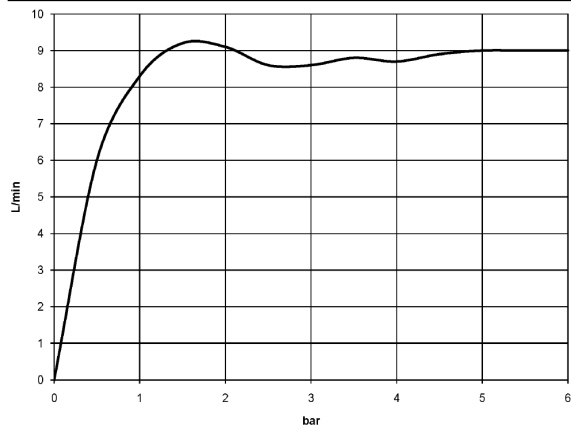

28 002 978

- Three settings: COMPACT RAIN, COMPACT SOFT FLOW, COMPACT AQUAPRESSURE FLOW, max. flow rate 9 l/min (at 3 bar)
- with anti-scale system
- spray head Ø 95mm
- 1/2" connection

Intrinsic protection against back flow.

	Durabronss (23kt Gold)	28 002 978-09
	Chrome	28 002 978-00
	Chrome	28 002 978-00 0010
	Brushed Platinum	28 002 978-06
	Brushed Platinum	28 002 978-06 0010
	Platinum	28 002 978-08
	Platinum	28 002 978-08 0010
	Durabronss (23kt Gold)	28 002 978-09 0010
	Brushed Durabronss (23kt Gold)	28 002 978-28
	Brushed Durabronss (23kt Gold)	28 002 978-28 0010
	Brushed Chrome	28 002 978-93
	Brushed Chrome	28 002 978-93 0010
	Brushed Dark Platinum	28 002 978-99
	Brushed Dark Platinum	28 002 978-99 0010

28 002 978

mm [inches]

Flow rate chart

Certificates

LGA_18610.

28 002 978

Parts for other finishes can be found here: [Chrome](#)

Spare parts list

No.	Item Number	Name	Quantity used	Delivery time
1	09 21 02 115 90	cap	1	2
2	09 23 01 039 90	sieve	1	2
3	09 23 01 077 90	flow reducer	1	2
4	04 12 11 071 00 90	shower	1	2
5	09 30 09 022 90	key	1	2